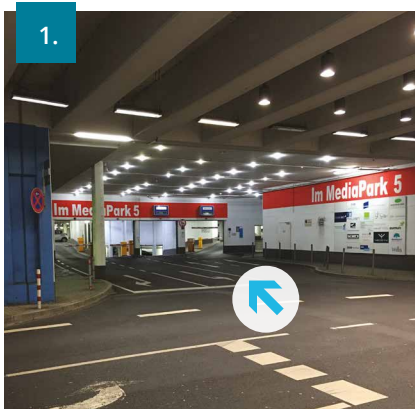

## Parking and arriving

The MediaPark underground parking garage can be reached from all directions via two access roads. Use the parking garage "Im MediaPark 5", take the elevator to the ground floor and orient yourself in the direction of August-Sander-Park. You will find our entrance on the side of building 5B (annex), right next to the "Rehkids" daycare center.

#### A57 towards Köln-Zentrum

- Get into the middle lane at the end of the freeway.
- Continue through to the traffic light (there will be two lanes on the left, take the left lane right away).
- Turn left at the traffic light and keep left immediately in the direction of MediaPark/Ringstraße (into the underpass to all parking garages).
- Then use the parking garage "Im MediaPark 5".