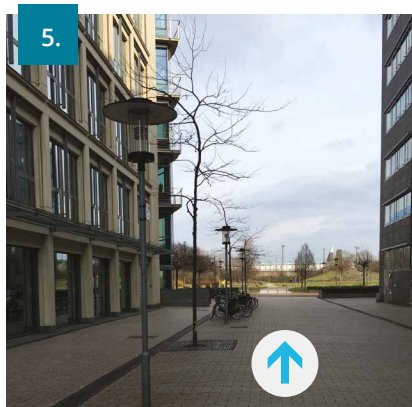

## Parking and arriving

The MediaPark underground parking garage can be reached from all directions via two access roads. Use the parking garage "Im MediaPark 5", take the elevator to the ground floor and orient yourself in the direction of August-Sander-Park. You will find our entrance on the side of building 5B (annex), right next to the "Rehkids" daycare center.