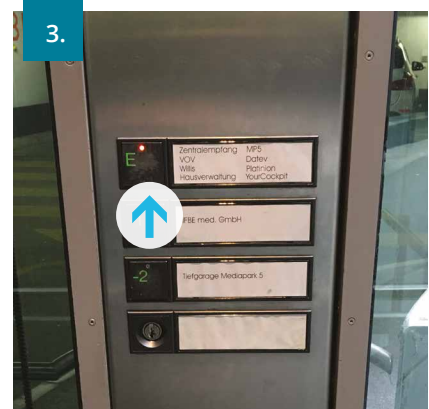

## Parking and arriving

The MediaPark underground parking garage can be reached from all directions via two access roads. Use the parking garage "Im MediaPark 5", take the elevator to the ground floor and orient yourself in the direction of August-Sander-Park. You will find our entrance on the side of building 5B (annex), right next to the "Rehkids" daycare center.