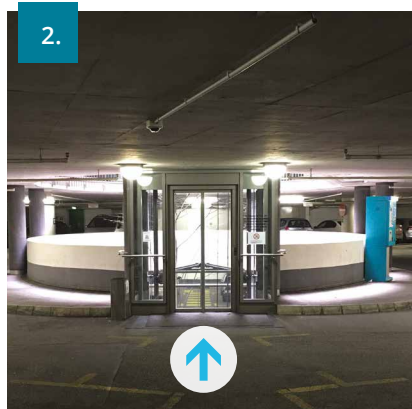

## Parking and arriving

The MediaPark underground parking garage can be reached from all directions via two access roads. Use the parking garage "Im MediaPark 5", take the elevator to the ground floor and orient yourself in the direction of August-Sander-Park. You will find our entrance on the side of building 5B (annex), right next to the "Rehkids" daycare center.