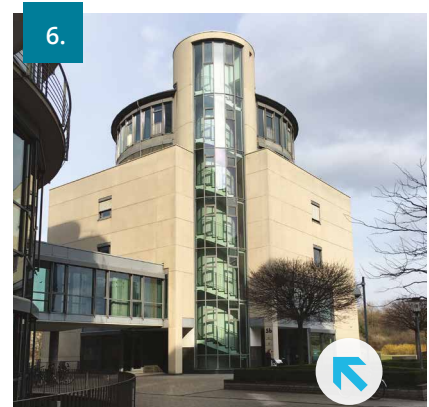

## Parking and arriving

The MediaPark underground parking garage can be reached from all directions via two access roads. Use the parking garage "Im MediaPark 5", take the elevator to the ground floor and orient yourself in the direction of August-Sander-Park. You will find our entrance on the side of building 5B (annex), right next to the "Rehkids" daycare center.